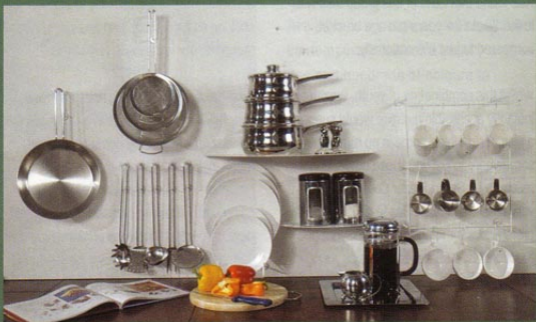

There's No Limits

The ability to instantly change commercial, retail or domestic interiors with virtually limitless options is now a reality, due to a revolutionary new magnetic system called 'magnIQ' designed and created by in-store display experts, Rare Basics. The magnIQ system enables a range of shelves, displays, hooks and accessories to be mounted on flat walls and even round columns, enabling designers and architects to maximise every inch of interior space. Because the system relies on specially designed and unique high-powered weight-bearing magnets, there are

no awkward fixings to screw or hammer and interiors can be re-arranged in an instant. magnIQ panels are available in a wide range of different colours and finishes that include leather and wood effect, metallic, or can be covered with graphics or fabrics. The system has applications across almost every commercial, retail and domestic market sector, from hotels and offices to commercial and retail premises. For further information, telephone Rare Basic Ltd on 0208 348 9888, email mail@rarebasic.co.uk or visit www.rarebasics.co.uk.